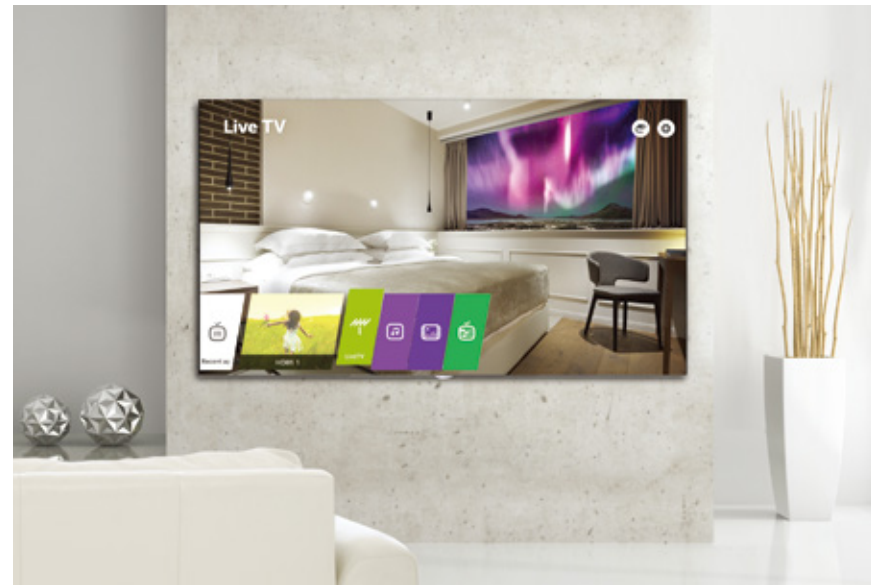

Pro:Centric® SMART

Set Top Box Integrated Commercial TVs over IP & RF Infrastructure

EW961H | 55" 65"

EU/CIS

- First OLED Hotel TV
- Blade Slim, CINEMA SCREEN
- harman/kardon® Sound, OLED Surround
- DRM : Pro:Idiom®
- Media Share
- Bluetooth Sound Sync
- Solution : Pro:Centric® SMART/V/Direct
- HCAP (SDK) : GEM/Flash/HTML5

*Product will be released in 4Q, 2016

UW961H | 49" 55" 65"

EU

- ULTRA HD
- ULTRA Slim, UniScreen, UniBody
- harman/kardon® Sound, ULTRA Surround
- DRM : Pro:Idiom®
- Media Share
- Bluetooth Sound Sync
- Solution : Pro:Centric® SMART/V/Direct
- SDK (GEM/Flash/HTML5) & webRTC API

*Product will be released in 4Q, 2016

UW950H | 43"

EU

- ULTRA HD
- ULTRA Slim, UniBody
- ULTRA Surround, Frontal Speaker
- DRM : Pro:Idiom®
- Media Share
- Bluetooth Sound Sync
- Solution : Pro:Centric® SMART/V/Direct
- SDK (GEM/Flash/HTML5) & webRTC API

*Product will be released in 4Q, 2016

UW761H | 43" 49" 55"

EU/CIS

- ULTRA HD
- Black Bezel with Commercial Swivel Stand
- DRM : Pro:Idiom®
- Media Share
- Bluetooth Sound Sync
- Solution : Pro:Centric® SMART/V/Direct
- SDK (GEM/Flash/HTML5) & webRTC API

*Actual swivel stand may differ from the image.

LW760V | 22" 24" 28"

EU

- HD
- DRM : Pro:Idiom®
- Media Share
- Bluetooth Sound Sync
- Solution : Pro:Centric® SMART/V
- HCAP (SDK) : GEM/Flash/HTML5

LX761H | 32" 43" 49" 55"

EU

- FHD
- Black Bezel with Commercial Swivel Stand
- DRM : Pro:Idiom®
- Media Share
- Bluetooth Sound Sync
- Solution : Pro:Centric® SMART/V
- HCAP (SDK) : GEM/Flash/HTML5

*Actual swivel stand may differ from the image.

LW641H | 32" 43"

EU/CIS

- FHD
- Black Bezel with Commercial Swivel Stand
- Media Share
- Bluetooth Sound Sync
- Solution : Pro:Centric® SMART/V
- HCAP (SDK) : GEM/Flash/HTML5

*43" is for EU

Pro:Centric® V

Convenient Commercial TVs based on existing RF Infrastructure

LW541H | 32" 43" 49"

EU

- FHD
- Black Bezel with Commercial Swivel Stand
- Solution : Pro:Centric® V
- Embedded Customizable Templates
- TV Link Interactive
- PMS Interfaced Service Ready
- Instant On, External Power, External Clock Ready

*Actual swivel stand may differ from the image.

LX530H | 22" 28"

EU

- HD
- Solution : Pro:Centric® V
- Embedded Customizable Templates
- TV Link Interactive
- PMS Interfaced Service Ready
- Instant On, External Power

*Adaptor Type

LW341H | 32" 43" 49"

EU

- FHD
- Black Bezel with Commercial Swivel Stand
- Solution : Pro:Centric® V
- Embedded Customizable Templates
- PMS Interfaced Service Ready
- Welcome Video/Screen

*Actual swivel stand may differ from the image.

Commercial Lite

Essential Commercial TVs with Multiple Use

UW341C | 75"

EU

- UHD
- Commercial Smart UX (APP, Smart Home)
- WoL (Wake on Lan)
- Media Share
- Bluetooth Sound Sync
- IR Out, USB Cloning, External SPK Out

*Product will be released in 4Q, 2016

LW341C | 28"

EU

- HD
- Diagnostics (USB)
- Welcome Video/Screen
- IR Out, USB Cloning, External SPK Out
- USB Auto Playback+, Time Scheduler
- Built In Power

*Product will be released in 4Q, 2016

LW340C | 32" 43" 49" 55"

EU/CIS