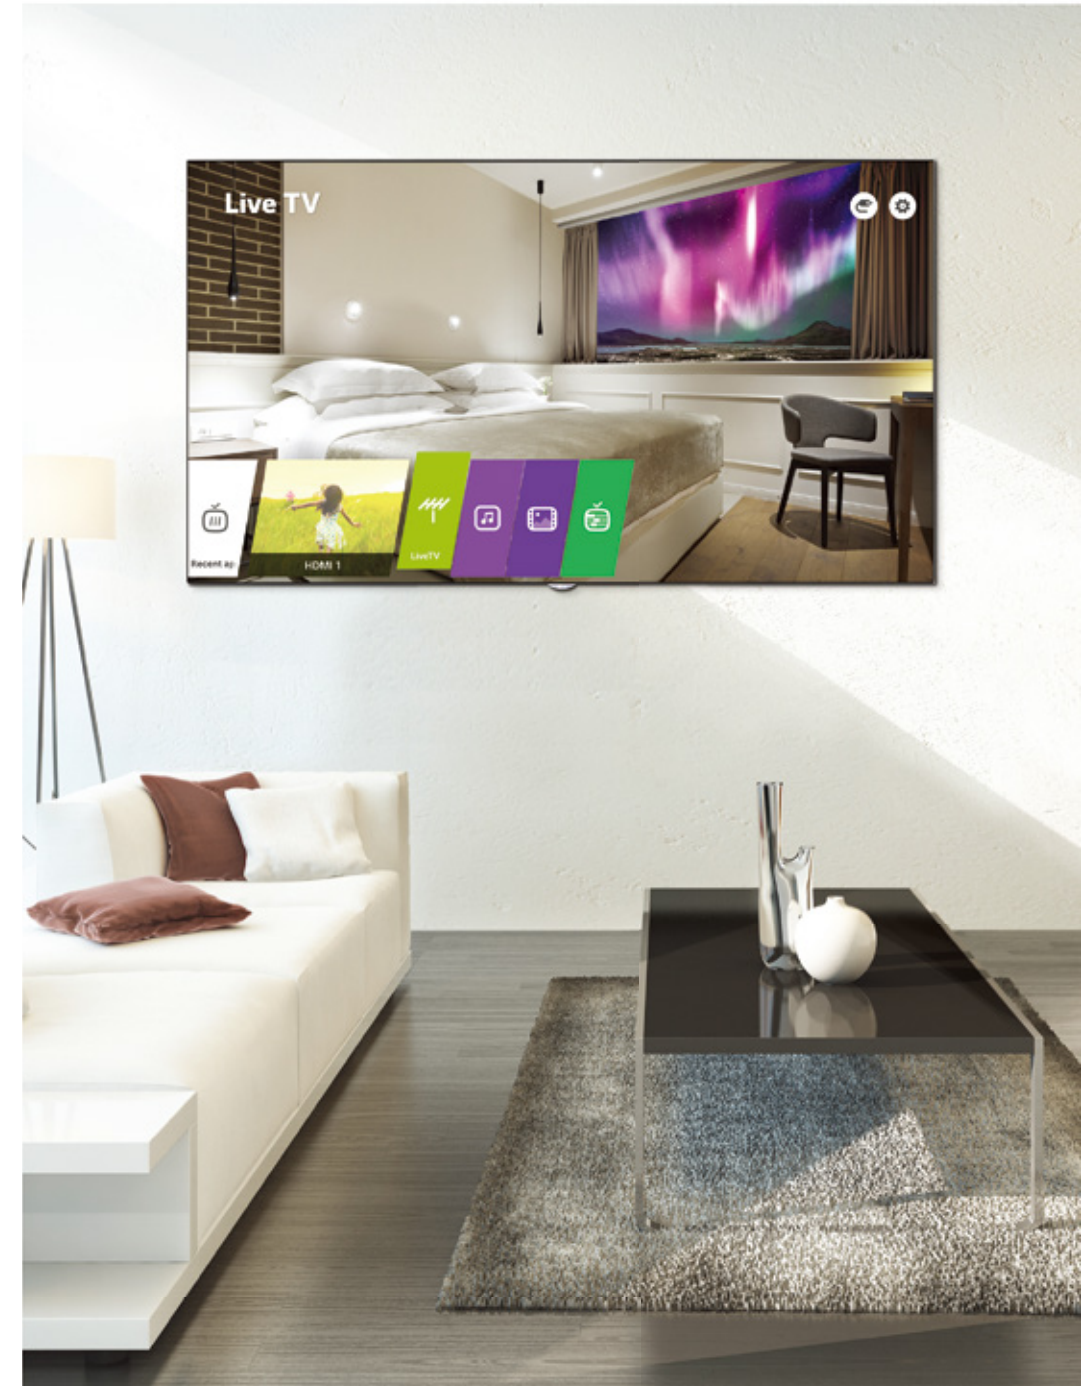

Pro:Centric Server

Simple Content Management via RF or IP Distribution Network

PCS200S

EU/CIS

- Power PC e500v2 Dual Core SoC
- 1 GHz System Clock
- 4GB 1.3 GHz DDR3 SDRAM
- 4GB Micro SD Memory
- Linux OS kernel 3.4

Accessories

Several Accessories Ready for Commercial TVs

LEC-003

External Clock

- Automatic Time Setting (Summer Time)
- Attaching Method with 3M Dual Stickers (Black)
- Alarm/Buzzer/Luminance Control Available
- Compatible with UW9, UW7, LW5, LX7 Series

AN-MR600/650

Magic Remote

- Gesture, Pointing, Wheel
- MR650 Compatible with EW9, UW9, UW7, LW6 Series
- MR600 Compatible with LX7 Series

Download LG Commercial Display Mobile App

Learn more www.lg.com/b2b or www.lgcommercial.com

YouTube [youtube.com/c/LGCommercialDisplay](https://www.youtube.com/c/LGCommercialDisplay)

All screen images are simulated. Dimension and weights are approximate. Design, features and specifications subject to change without notice. © Copyright 2016 LG Electronics Inc. All Rights Reserved. Pro:Centric, the "LG" logo are registered trademarks or trademarks of LG Electronics Inc. Pro:Idiom is a registered trademark of Zenith Electronics LLC. All other trademarks or registered trademarks are the property of their respective owners.

LG COMMERCIAL TV PRODUCT GUIDE